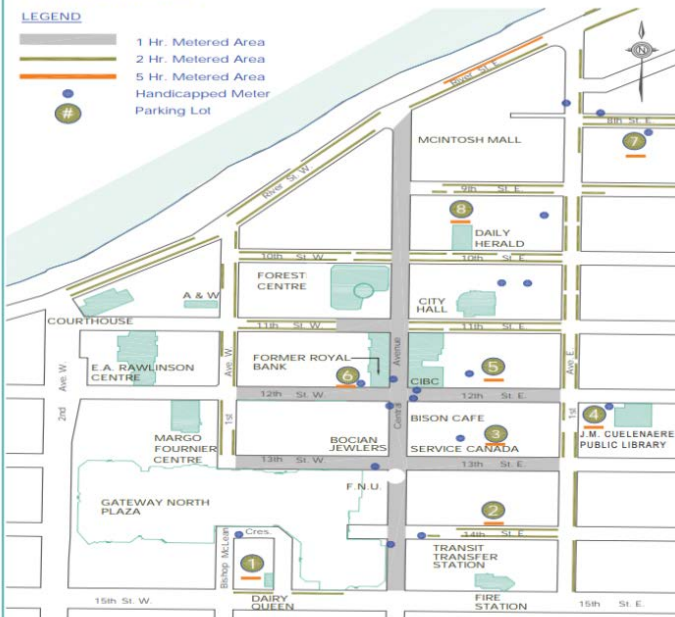

PARKING METERS

LEGEND

-  1 Hr. Metered Area
-  2 Hr. Metered Area
-  5 Hr. Metered Area
-  Handicapped Meter
-  Parking Lot

Downtown Parking Lots and Spaces Available

1. 15th Street West (Bishop McLean Cr)	29	5. 12th Street East (Central - 1 Ave)	54
2. 14th Street East (Central—1st Ave)	10	6. 12th Street West (Central—1st Ave)	34
3. 13th Street East (Central—1st Ave)	26	7. 8th Street East (1st Ave—2nd Ave)	21
4. 12th Street East (J.M. Cuelenaere Library)	30	8. 9th Street East (Central - 1st Ave)	82